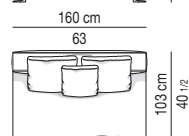

WHITE | SOFÀ DEPTH CM 103

VERSIONE BASE RIVESTITA IN CUIO | BASE VERSION WITH SADDLE-HIDE COVER

SOFÀ

SOFÀ ELEMENTO TERMINALE SOFÀ ELEMENT WITH 1 ARMREST

SOFÀ CON TOP 44X44 SOFÀ WITH TOP CM 44X44