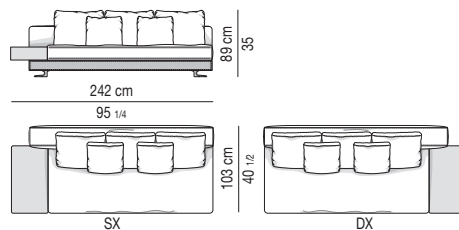

SOFÀ CON TOP 44X79 | SOFÀ WITH TOP CM 44X79