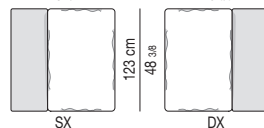

PANCA CON TOP CM 44X123 BENCH WITH TOP CM 44X123