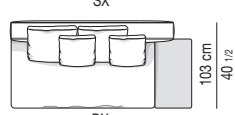

ELEMENTO TERMINALE CON TOP CM 44X82 ELEMENT WITH TOP CM 44X82