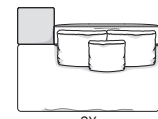

SOFÀ CON TOP 44X44 SOFÀ WITH TOP CM 44X44