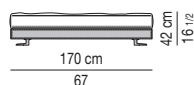

PANCA | BENCH