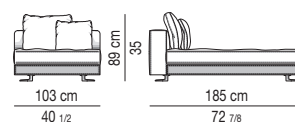

WHITE | DEPTH CM 103

VERSIONE BASE RIVESTITA IN CUOIO | BASE VERSION WITH SADDLE-HIDE COVER

ELEMENTO TERMINALE CON TOP CM 44X82 ELEMENT WITH TOP CM 44X82

COUCH

DOPPIO COUCH | DOUBLE COUCH

CHAISE LONGUE

SX

DX

CHAISE LONGUE CON TOP CM 44X120 CHAISE-LONGUE WITH TOP CM 44X120

SX

DX