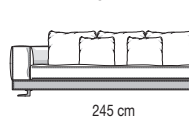

SOFÀ ELEMENTO TERMINALE SOFÀ ELEMENT WITH 1 ARMREST