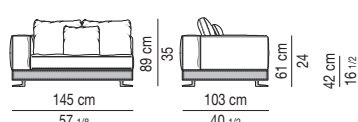

SOFÀ ELEMENTO TERMINALE SOFÀ ELEMENT WITH 1 ARMREST