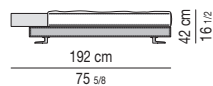

PANCA CON TOP CM 44X79 BENCH WITH TOP CM 44X79