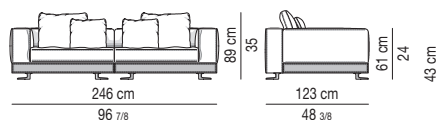

DIVANO | SOFA