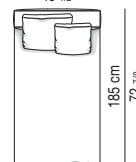

WHITE | DEPTH CM 103

VERSIONE BASE RIVESTITA IN CUOIO | BASE VERSION WITH SADDLE-HIDE COVER

ELEMENTO TERMINALE CON TOP CM 44X82 ELEMENT WITH TOP CM 44X82

COUCH

DOPPIO COUCH | DOUBLE COUCH

CHAISE LONGUE

SX

DX

CHAISE LONGUE CON TOP CM 44X120 CHAISE-LONGUE WITH TOP CM 44X120

SX

DX