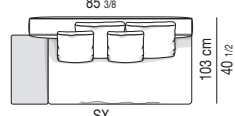

ELEMENTO TERMINALE CON TOP CM 44X82 ELEMENT WITH TOP CM 44X82