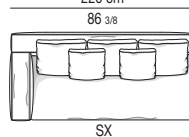

SOFÀ ELEMENTO TERMINALE SOFÀ ELEMENT WITH 1 ARMREST