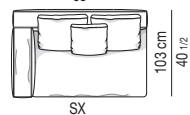

Minotti

WHITE | DEPTH CM 103

VERSIONE BASE RIVESTITA IN CUOIO | BASE VERSION WITH SADDLE-HIDE COVER

ELEMENTO TERMINALE | ELEMENT WITH 1 ARMREST

SX

DX

SX

DX

SX

DX

SX

DX

SX

DX

SX

DX

SX

DX