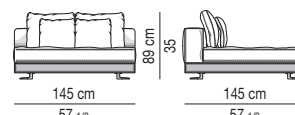

DOPPIO COUCH | DOUBLE COUCH