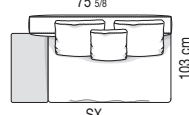

ELEMENTO TERMINALE CON TOP CM 44X82 ELEMENT WITH TOP CM 44X82