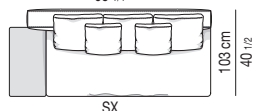

ELEMENTO TERMINALE CON TOP CM 44X82 ELEMENT WITH TOP CM 44X82