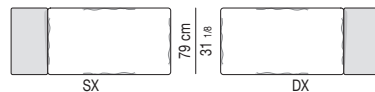

PANCA CON TOP CM 44X79 BENCH WITH TOP CM 44X79