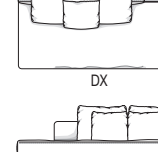

SOFÀ CON TOP 44X44 SOFÀ WITH TOP CM 44X44