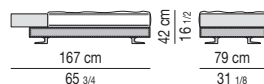

PANCA CON TOP CM 44X79 BENCH WITH TOP CM 44X79