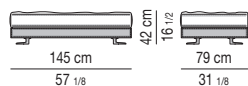

PANCA | BENCH