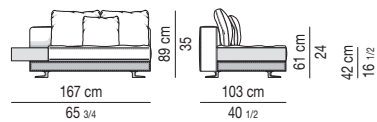

ELEMENTO TERMINALE CON TOP CM 44X82 ELEMENT WITH TOP CM 44X82