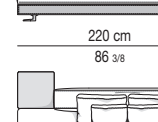

SOFÀ CON TOP 44X44 SOFÀ WITH TOP CM 44X44