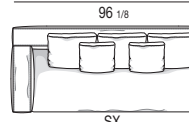

SOFÀ ELEMENTO TERMINALE SOFÀ ELEMENT WITH 1 ARMREST