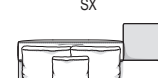

SOFÀ CON TOP 44X44 SOFÀ WITH TOP CM 44X44