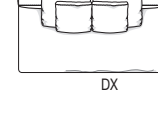

SOFÀ CON TOP 44X44 SOFÀ WITH TOP CM 44X44