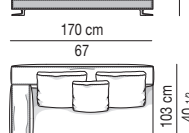

SOFÀ ELEMENTO TERMINALE SOFÀ ELEMENT WITH 1 ARMREST