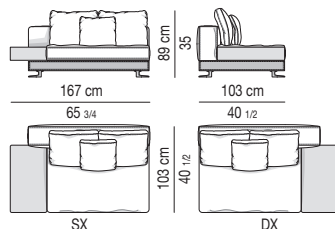

SOFÀ CON TOP 44X79 | SOFÀ WITH TOP CM 44X79