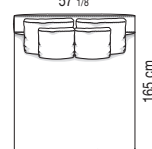

DOPPIO COUCH | DOUBLE COUCH