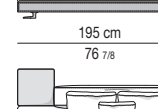

SOFÀ CON TOP 44X44 SOFÀ WITH TOP CM 44X44