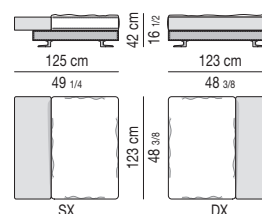

PANCA CON TOP CM 44X123 | BENCH WITH TOP CM 44X123