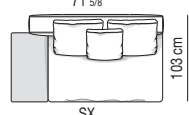

ELEMENTO TERMINALE CON TOP CM 44X82 ELEMENT WITH TOP CM 44X82