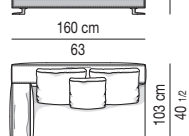

SOFÀ ELEMENTO TERMINALE SOFÀ ELEMENT WITH 1 ARMREST