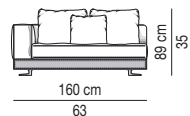

Minotti

WHITE | DEPTH CM 103

VERSIONE BASE RIVESTITA IN CUOIO | BASE VERSION WITH SADDLE-HIDE COVER

ELEMENTO TERMINALE | ELEMENT WITH 1 ARMREST

SX

DX

SX

DX

SX

DX

SX

DX

SX

DX

SX

DX

SX

DX