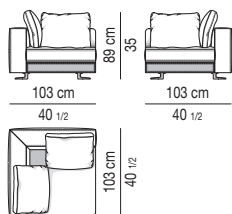

ELEMENTO ANGOLARE | CORNER ELEMENT