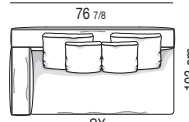

SOFÀ ELEMENTO TERMINALE SOFÀ ELEMENT WITH 1 ARMREST