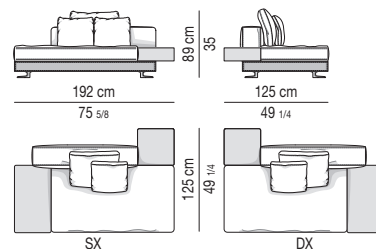

SOFÀ-MIX CON TOP CM 44X79 E 44X44 SOFÀ-MIX WITH TOP CM 44X79 AND 44X44