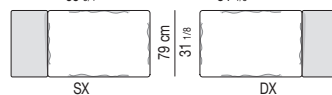

PANCA CON TOP CM 44X79 BENCH WITH TOP CM 44X79