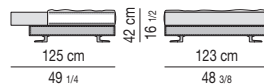

PANCA CON TOP CM 44X123 BENCH WITH TOP CM 44X123