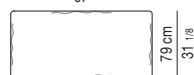

PANCA | BENCH