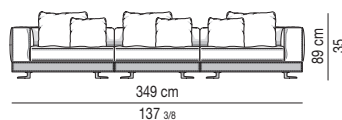

Divano composto da un elemento terminale sx da cm 123 e da un elemento terminale dx da cm 123.

Arrangement made up of one element with armrest sx cm 123 and one element with armrest dx cm 123.