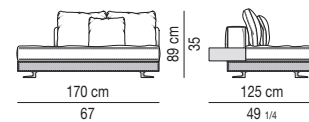

SOFÀ CON TOP 44X44 SOFÀ WITH TOP CM 44X44